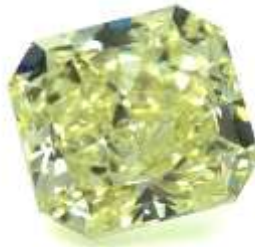

Stock: J506
A 0.65ct Radiant W to X Range -VVS1,
GIAF #5172130324
1,600 PC \$1,040 Total
[Click For Certificate.](#) / [Click For Video.](#)

Stock: J554
A 2.00ct Round Brilliant M (Faint
Brown), SI2, GIA #1172191169
3,500 PC \$7,000 Total
[Click For Certificate.](#) / [Click For Video.](#)

Stock: J547
A 1.07ct Radiant J color, VVS1, GIAF
#1176250609
3,800 PC \$4,066 Total
[Click For Certificate.](#) / [Click For Video.](#)

Stock: J640
A 4.48cts Cushion Cut O-to-P Range-
SI2, GIAF #2171249762
4,300 PC \$19,264 Total
[Click For Certificate.](#) / [Click For Video.](#)

Stock: J548
A 1.11cts Radiant Cut I color -I1, GIAF
#2175250633
2,000 PC \$2,220 Total
[Click For Certificate.](#) / [Click For Video.](#)

Stock: J564
A 1.39ct Radiant W to X Range, Light
Yellow, GIAF #2175250612
1,800 PC \$2,502 Total
[Click For Certificate.](#) / [Click For Video.](#)

Stock: J562
A 1.59ct Radiant Y-Z VS2, GIAF
#6177243378
2,100 PC \$3,339 Total
[Click For Certificate.](#) / [Click For Video.](#)

Stock: J561
A 0.90ct Radiant Cut Y-to-Z color
Range -I1, GIAF #5171328212
2,000 PC \$1,800 Total
[Click For Certificate.](#) / [Click For Video.](#)